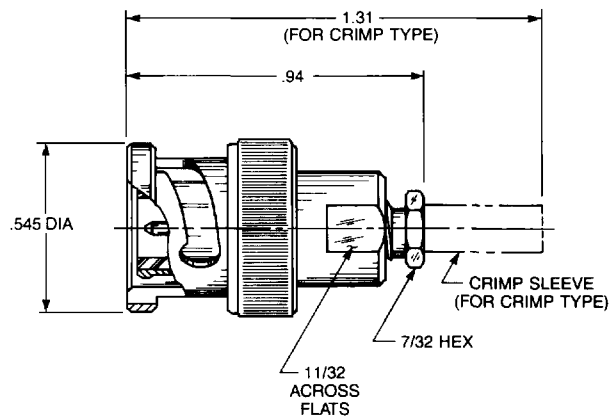

## Straight Plug For Flexible Or Semi-Rigid Cable

Clamp type for flexible cable:  
**6500-1051-0XX** (Gold plated)  
**6500-7051-0XX** (Nickel plated)

Crimp type for flexible cable:  
**6500-1071-0XX** (Gold plated)  
**6500-7071-0XX** (Nickel plated)

Solder-clamp for semi-rigid cable:  
**6500-1041-0XX** (Gold plated)  
**6500-7041-0XX** (Nickel plated)

## Bulkhead Jack Front Mount

Clamp type for flexible cable:  
**6502-1051-0XX** (Gold plated)  
**6502-7051-0XX** (Nickel plated)

Crimp type for flexible cable:  
**6502-1071-0XX** (Gold plated)  
**6502-7071-0XX** (Nickel plated)

Solder-clamp for semi-rigid cable:  
**6502-1041-0XX** (Gold plated)  
**6502-7041-0XX** (Nickel plated)