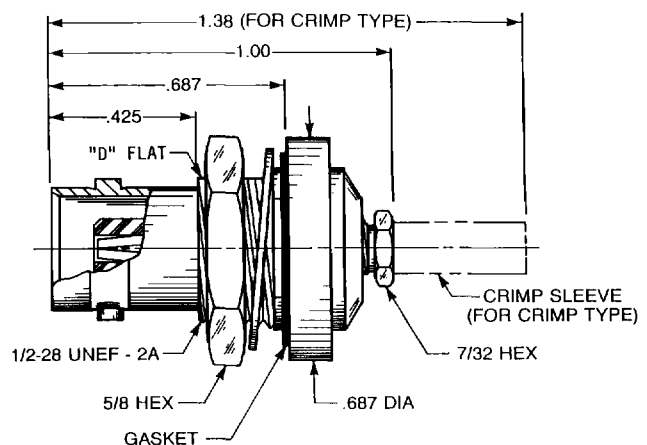

Substitute the appropriate cable group for 'XX':

02	RG178, RG196, M17/93, M17/169	09	.141" semi-rigid, RG402, M17/130
03	RG174, RG179, RG316, M17/113, M17/119, M17/172, M17/173	10	.085" semi-rigid, RG405, M17/133
05	RG178DS, RG196DS	19	RG174DS, RG316DS, M17/152, Times RD316