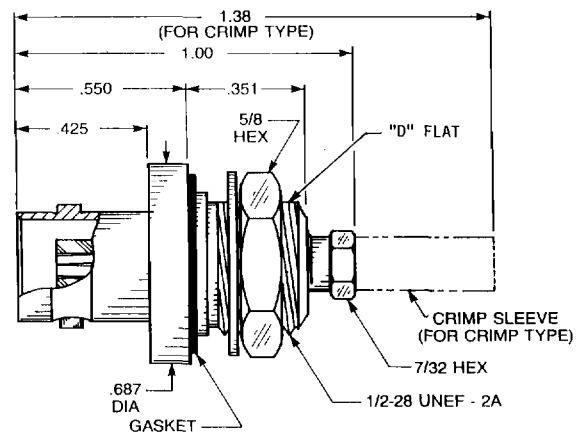

## Straight Plug For Flexible Or Semi-Rigid Cable

Clamp type for flexible cable:  
**6500-1051-0XX** (Gold plated)  
**6500-7051-0XX** (Nickel plated)

Crimp type for flexible cable:  
**6500-1071-0XX** (Gold plated)  
**6500-7071-0XX** (Nickel plated)

Solder-clamp for semi-rigid cable:  
**6500-1041-0XX** (Gold plated)  
**6500-7041-0XX** (Nickel plated)

## Bulkhead Jack Front Mount

Clamp type for flexible cable:  
**6502-1051-0XX** (Gold plated)  
**6502-7051-0XX** (Nickel plated)

Crimp type for flexible cable:  
**6502-1071-0XX** (Gold plated)  
**6502-7071-0XX** (Nickel plated)

Solder-clamp for semi-rigid cable:  
**6502-1041-0XX** (Gold plated)  
**6502-7041-0XX** (Nickel plated)